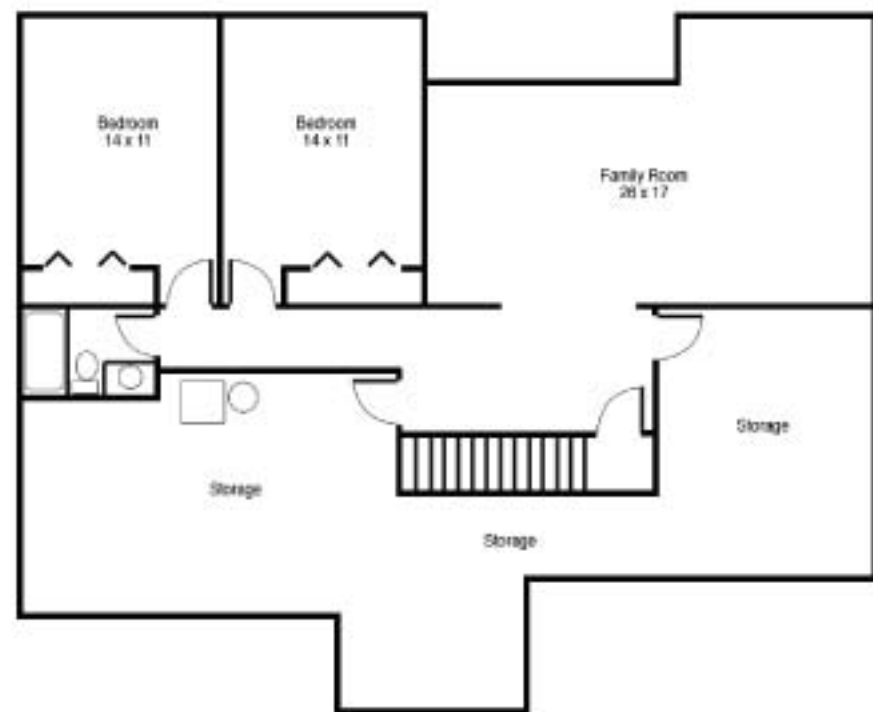

Main Floor

Basement

The Woodland

1865 sq ft