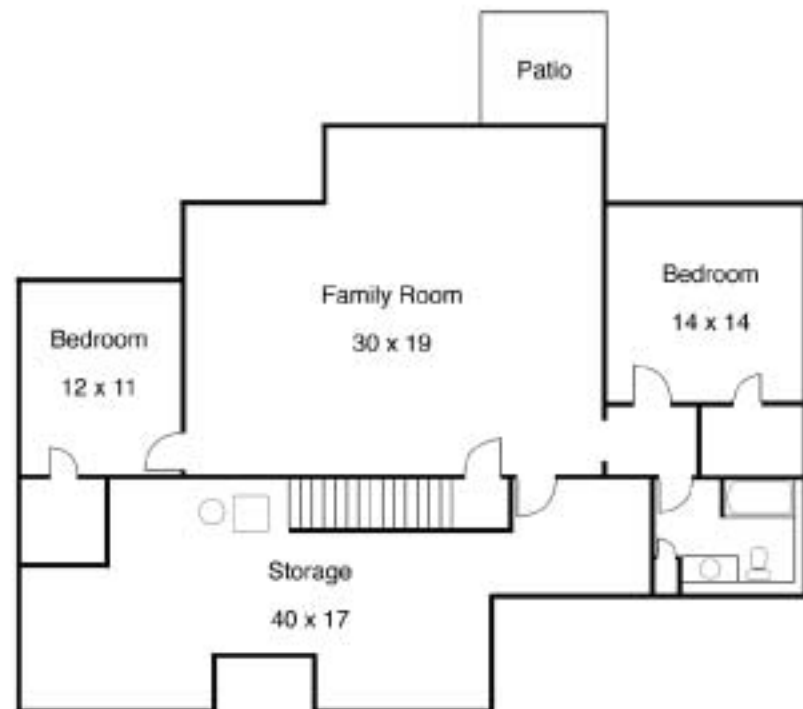

Main Floor

Basement

The Ashwood

1882 sq ft